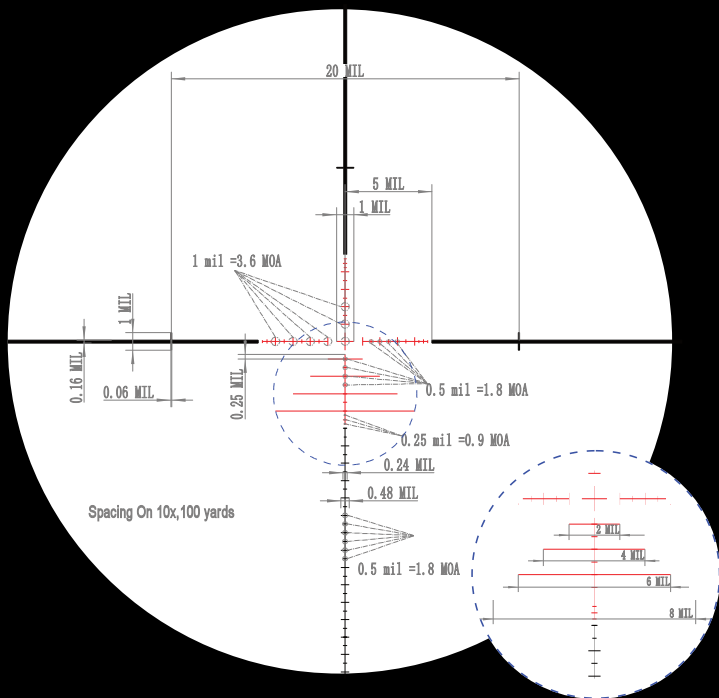

VALIANT

FBR

WWW.VALIANT-OPTICS.COM

TARGET SHOOTING

With a thin reticle and more clear view, these are suitable for accurate target shooting.

Developed with the competitors shooters

HUNTING

Easy and clear reticle with a wide eye relief allows quick target acquisition

ETCHED RETICLE

Etched reticles offer the sharpest view and contrast of dots

WATERPROOF

Riflescopes are tested in extreme conditions to withstand immersion

SHOCKPROOF

1-piece main tube with special turret system give the riflescope insane shockproof ability

ANTI-REFLECTIVE COATING

Ensure no light transmission defects while you are aiming

SIDE FOCUS

Side focus control is designed for quick target distance adjustment

TURRETS

Zero Locking/Resetting turrets are easy to handle with push/pull system for locking. Loosening the turret screw will allow for zero resetting

DIOPTRER CORRECTION

Diopter correction allows to set up the focus of reticle according to your eye. Adjustable from -2 to +2